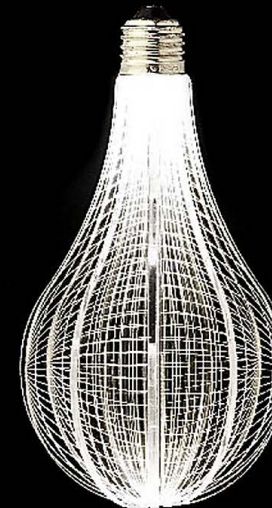

**THE AMAZING ECLECTIC URI LED GLOBES
AUSTRALIAN EXCLUSIVE TO GPOS**

VENUS SML
80mm x 155mm
110mm x 205mm
VENUS LGE

EARTH SML
80mm x 155mm
110mm x 205mm
EARTH LGE

SUN SML (only)
125mm x 188mm
125mm x 188mm
JUPITER SML (only)

MARS SML
80mm x 155mm
110mm x 205mm
MARS LGE

WAVE SML
82mm x 157mm
112mm x 207mm
WAVE LGE

INQUIRIES 03 5248 8881 WWW.GEELONGPOINTOFSALE.COM.AU